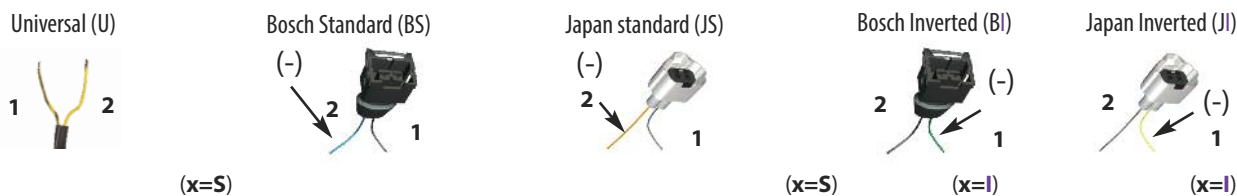

COMFORTline				
VELA Freestyle Kits