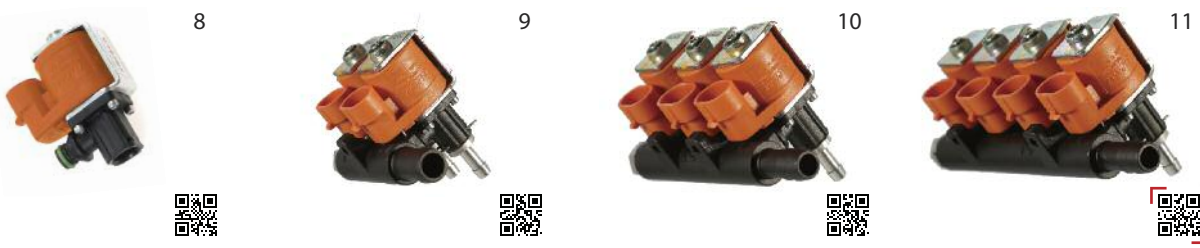

12

13

14

15

16

No.	Code	Name	Picture No.	Price EURO
ARANCIO GAS INJECTORS				
1	SW831.IGCK	ARANCIO D12 / 3 Ohm 1-section injector	8	9.00
2	SW832.IGCK	ARANCIO D12 / 3 Ohm 2-section injector set	9	18.50
3	SW833.IGCK	ARANCIO D12 / 3 Ohm 3-section injector set	10	32.00
4	SW834.IGCK	ARANCIO D12 / 3 Ohm 4-section injector set	11	37.00
5	SW8501	ARANCIO injector gas inlet connector D6 for single section	14	2.50
6	SW8570	ARANCIO injector gas inlet connector D12	6	1.40
7	SW8502	ARANCIO 2 cyl. injector manifold	1	1.00
8	SW8503	ARANCIO 3 cyl. injector manifold	2	1.50
9	SW8504	ARANCIO 4 cyl. injector manifold	3	2.00
10	SW8520	ARANCIO injector nozzle lock pin	4	0.20
11	SW8530	ARANCIO injector stand-alone mounting kit	5	4.10
12	MIXX4010	Y gas connector D10 / D10 / D10	7	3.50
13	SW863001RC	ARANCIO injector 1-section service kit	12	3.50
14	SWX3510	ARANCIO injector calibrated nozzle d=1 mm	13	1.20