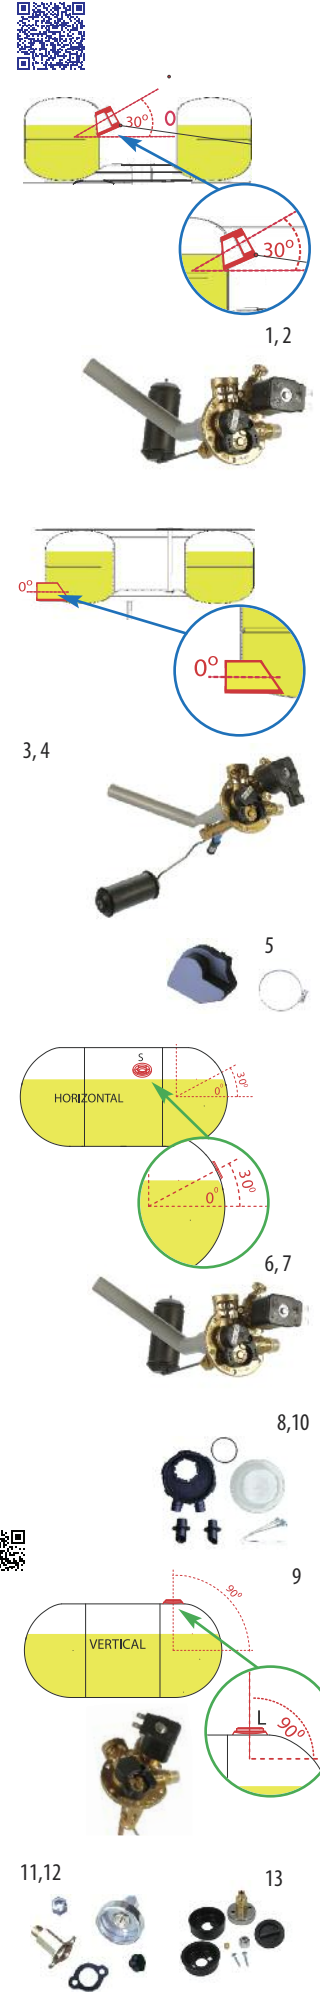

MULTIVALVES AT02 for toroidal LPG tanks										
H(mm)	180-190	200-204	220-225	230	240	250	270	300	Price EURO	
MVA AT02 INTERNAL 30° (without gas filler ...../BWE)										
STANDARD (W) - gas intake D 8mm / gas exit d 6mm										
Lp.	Typ									
1	W	EKX180 W/BWE	EKX200 W/BWE	EKX220 W/BWE		EKX240 W/BWE	EKX250 W/BWE	EKX270 W/BWE	EKX300 W/BWE	39.50
BIG FLOW (WBF) - gas intake D 8mm / gas exit d 8mm										
2	WBF	EKX180 WBF/BWE	EKX200 WBF/BWE	EKX220 WBF/BWE		EKX240 WBF/BWE	EKX250 WBF/BWE	EKX270 WBF/BWE	EKX300 WBF/BWE	40.50
MVA AT02 EXTERNAL 0° (without gas filler...../BWE)										
STANDARD (Z) - gas intake D 8mm / gas exit d 6mm										
3	Z	EKX180 Z/BWE	EKX200 Z/BWE	EKX220 Z/BWE	EKX230 Z/BWE	EKX240 Z/BWE		EKX270 Z/BWE	EKX300 Z/BWE	40.50
BIG FLOW (ZBF) - gas intake D 8mm / gas exit d 8mm										
4	ZBF	EKX180 ZBF/BWE	EKX200 ZBF/BWE	EKX220 ZBF/BWE	EKX230 ZBF/BWE	EKX240 ZBF/BWE		EKX270 ZBF/BWE	EKX300 ZBF/BWE	41.50
5		EK440	MULTIVALVE AT02 ELPIGAZ cover for toroidal external tanks							3.00
MULTIVALVES AT02 for cylindrical LPG tanks										
D(mm)	200	244	270	300	315	360	400	450	Price EURO	
MVA HORIZONTAL 30° (without gas filler...../BWE)										
STANDARD (RS) – gas intake D 8mm / gas exit d 6mm										
6	RS	EKX200 RS/BWE	EKX244 RS/BWE	EKX270 RS/BWE	EKX300 RS/BWE	EKX315 RS/BWE	EKX360 RS/BWE	EKX400 RS/BWE	EKX450 RS/BWE	39.50
BIG FLOW (RSBF) – gas intake D 8mm / gas exit d 8mm										
7	RSBF	EKX200 RSBF/BWE	EKX244 RSBF/BWE	EKX270 RSBF/BWE	EKX300 RSBF/BWE	EKX315 RSBF/BWE	EKX360 RSBF/BWE	EKX400 RSBF/BWE	EKX450 RSBF/BWE	40.50
8		EK430S	MULTIVALVE AT02 ELPIGAZ cover for cylindrical tanks							4.00
MVA AT02 VERTICAL 90° (without gas filler...../BWE)										
9	VS	EKX200 VS/BWE	EKX244 VS/BWE	EKX270 VS/BWE	EKX300 VS/BWE	EKX315 VS/BWE	EKX360 VS/BWE	EKX400 VS/BWE	EKX450 VS/BWE	40.00
10		EK430VS	MULTIVALVE AT02 ELPIGAZ cover for vertical cylindrical tanks							8.00
GAS FILLERS										
11		EK455K-2	Gas filler ELPIGAZ SMALL two-pieces							8.20
12		EK455K-2BIG	Gas filler ELPIGAZ BIG two-pieces							9.20
13		EL450SC	Gas filler ELPIGAZ STANDARD with cap							5.50