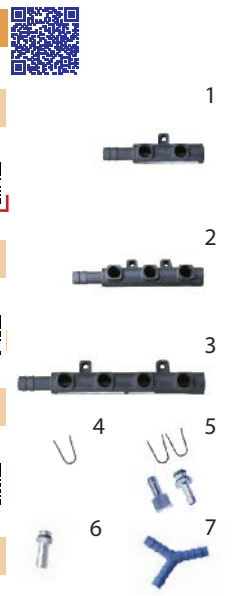

12

13

14

15

16

No.	Code	Name	Picture No.	Price EURO
ARANCIO GAS INJECTORS				
1	SW831.IGCK	ARANCIO D12 / 3 Ohm 1-section injector	8	9.00
2	SW832.IGCK	ARANCIO D12 / 3 Ohm 2-section injector set	9	18.50
3	SW833.IGCK	ARANCIO D12 / 3 Ohm 3-section injector set	10	32.00
4	SW834.IGCK	ARANCIO D12 / 3 Ohm 4-section injector set	11	37.00
5	SW8501	ARANCIO injector gas inlet connector D6 for single section	14	2.50
6	SW8570	ARANCIO injector gas inlet connector D12	6	1.40
7	SW8502	ARANCIO 2 cyl. injector manifold	1	1.00
8	SW8503	ARANCIO 3 cyl. injector manifold	2	1.50
9	SW8504	ARANCIO 4 cyl. injector manifold	3	2.00
10	SW8520	ARANCIO injector nozzle lock pin	4	0.20
11	SW8530	ARANCIO injector stand-alone mounting kit	5	4.10
12	MIXX4010	Y gas connector D10 / D10 / D10	7	3.50
13	SW863001RC	ARANCIO injector 1-section service kit	12	3.50
14	SWX3510	ARANCIO injector calibrated nozzle d=1 mm	13	1.20

xx - nozzles inner diameter: 16 - 1,6mm (red); 18 - 1,8mm (yellow); 20 - 2,0mm (green); 22 - 2,2mm (black); 24 - 2,4mm (white); 26 - 2,6mm (grey)

No.	Code	Name	Picture No.	Price EURO
-----	------	------	-------------	------------