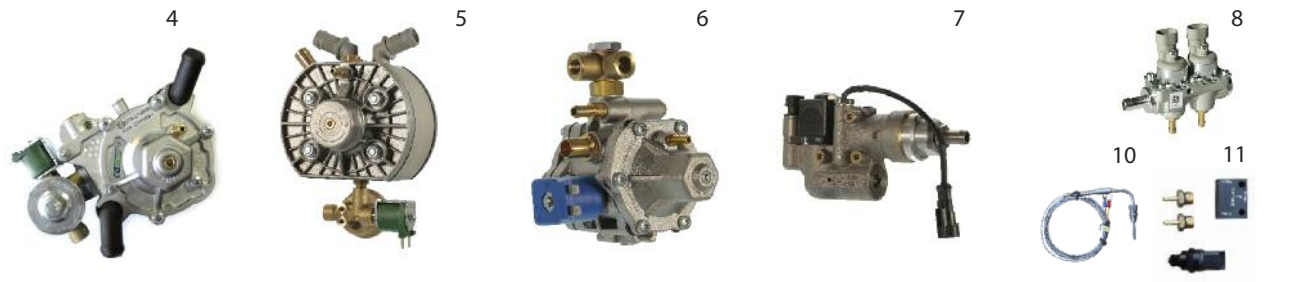

No.	Code	Name	Picture No.	Price EURO
DUAL FUEL Line: DIESEL + GAS KITS				
1	DFV2B12LPCO	Kit Dual Fuel VELA Diesel Bianco (ON / LPG) 12V with reducer COMETA-I	1, 8, 4, 10	405.00
2	DFV2B24LPDG	Kit Dual Fuel VELA Diesel Bianco (ON / LPG) 24V with reducer DRAGO GRANDE	1, 8, 5, 10	480.00
3	DFV2B12CNAT12	Kit Dual Fuel VELA Diesel Bianco (ON / CNG) 12V with reducer AT12	1, 8, 6, 10	430.00
4	DFV2B24CNC305	Kit Dual Fuel VELA Diesel Bianco (ON / CNG) 24V with reducer SMC305	1, 8, 7, 10	592.00
5	DFP2M12LPCO	Kit Dual Fuel FG2 (ON / LPG) 12V with reducer COMETA-I	2, 4, 9, 10,11	610.00
6	DFP2M24LPDG	Kit Dual Fuel FG2 (ON / LPG) 24V with reducer DRAGO GRANDE	2, 5, 9, 10,11	680.00
7	DFP2M12CNAT	Kit Dual Fuel FG2 (ON / CNG) 12V with reducer AT12	2, 6, 9, 10,11	680.00
8	DFP2M24CNC305	Kit Dual Fuel FG2 (ON / CNG) 24V with reducer SMC305	2, 7, 9, 10,11	760.00
9	SDFPA4MULPCO	Sequential Kit Dual Fuel SEQ2 4cyl. (ON / LPG) 24V / 12V with reducer COMETA-I	3, 12, 4	1200.00
10	SDFPA6TULPDG	Sequential Kit Dual Fuel SEQ2 6cyl. (ON / LPG) 24V / 12V with reducer DRAGO GRANDE	3, 9 x3, 5	1350.00
11	SDFPA4MUCNAT	Sequential Kit Dual Fuel SEQ2 4cyl. (ON / CNG) 24V / 12V with reducer AT12	3, 12, 6	1200.00
12	SDFPA6TUCNC305	Sequential Kit Dual Fuel SEQ2 6cyl. (ON / CNG) 24V / 12V with reducer SMC305	3, 9 x3, 7	1350.00